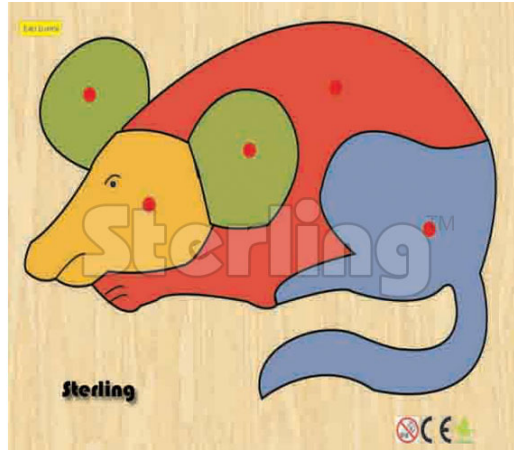

Product Name : " MOUSE KNOB PUZZLE "  
Product Code : " SMC KP-21 "

Description :